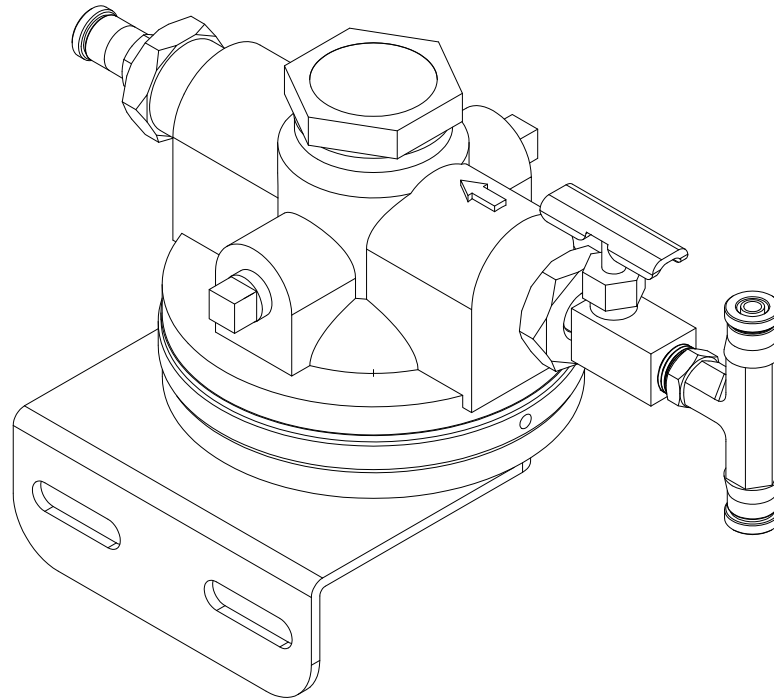

Document Number	Issue Date	Rev. Date
SPL83297	11/18/13	

Balance Valve Service Parts List

Index:

Model		See Page
PTO Kits	PTO Systems	
All	All	2, 3

Balance Valve Subassembly

REF. NO.	DESCRIPTION
800	Balance Valve Assembly (Includes 800-805, 807)
801	Branch Tee, 1/8 MNPT x 1/4 AB x 1/4 AB
802	Straight Adapter, 1/8 MNPT x 1/4 AB
803	Reducing Bushing, 1/2 NPT x 1/8 FNPT (Brass)

REF. NO.	DESCRIPTION
804	Needle Valve, 1/8 in. NPT
805	Balance Valve
806	Balance Valve Repair Kit
807	90 Degree Elbow, 1/4 MNPT x 1/4 AB