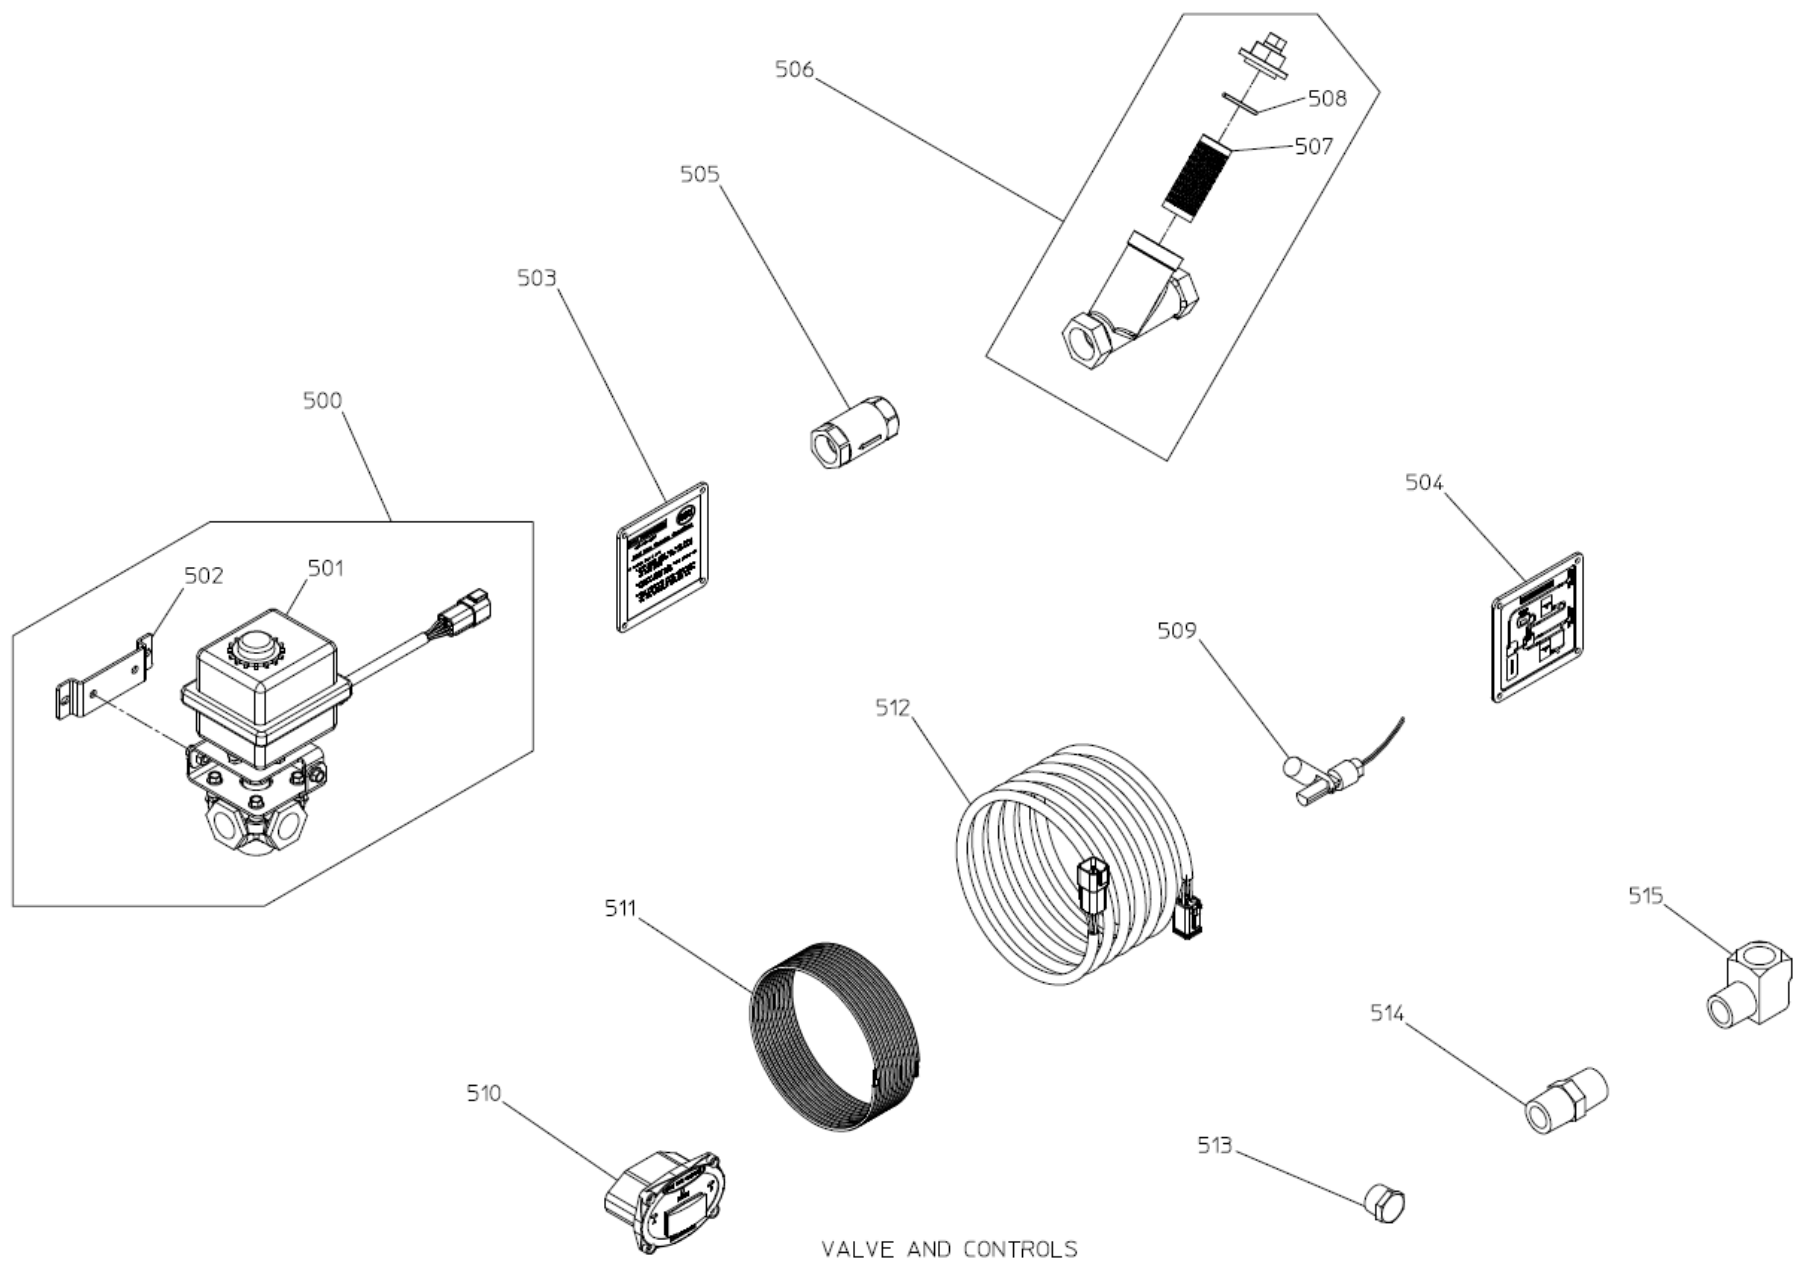

Dual Tank Selector Service Parts List

Index:

Component	See Pages
Valve and Controls	2, 3
Hose and Fitting Kit (Optional)	3/4 in.
	1 in.
Electrical Schematic	8, 9

Valve and Controls

REF NO.	DESCRIPTION
500	Electric Valve Ass'y (Includes 501 and 502)
501	Electric Valve, 5 Port
502	Valve Bracket
503	Instruction Plate
504	Schematic Plate
505	Check Valve, 3/4 FNPT
506	Wye Strainer, 1 in. (Includes 507 and 508)
507	Strainer Screen
508	Strainer Gasket

REF NO.	DESCRIPTION
509	Tank Level Switch, Side or Top/Bottom Mount (Optional)
510	Dual Tank Controller
511	Tank Level Switch Wire Extension, 4 Meter
512	Controller Cable, 3 Meter
513	Hex Plug, 3/4 in. (Brass)
514	Hex Nipple, 3/4 MNPT (Brass)
515	Street Elbow, 90 Deg., 3/4 NPT (Brass)

VALVE AND CONTROLS

Hose and Fitting Kit, 3/4 in.

REF NO.	DESCRIPTION
505	Valve-Check, 3/4 FNPT
506	Strainer-Wye, 3/4 in. (Includes 507)
507	Screen-Strainer, 3/4 in., Repairs
513	Plug-Hex, 3/4 in.
514	Nipple-Hex, 3/4 in.
517	Valve-Ball, 3/4 FNPT, Rectangular Handle
518	Foam Tank Shut Off Label
519	Bushing-Reducing, 1 MNPT x 3/4 FNPT
521	Adapter-Straight, 12 MJIC x 1/2 MNPT
522	Barb-Hose, 12 FJIC x 3/4 in.

Schematic - Electrical

REF NO.	DESCRIPTION
500	Electric Valve Ass'y
509	Tank Level Switch, Side or Top/Bottom Mount (Optional)
510	Dual Tank Controller

REF NO.	DESCRIPTION
511	Tank Level Switch Wire Extension, 4 Meter
512	Controller Cable, 3 Meter