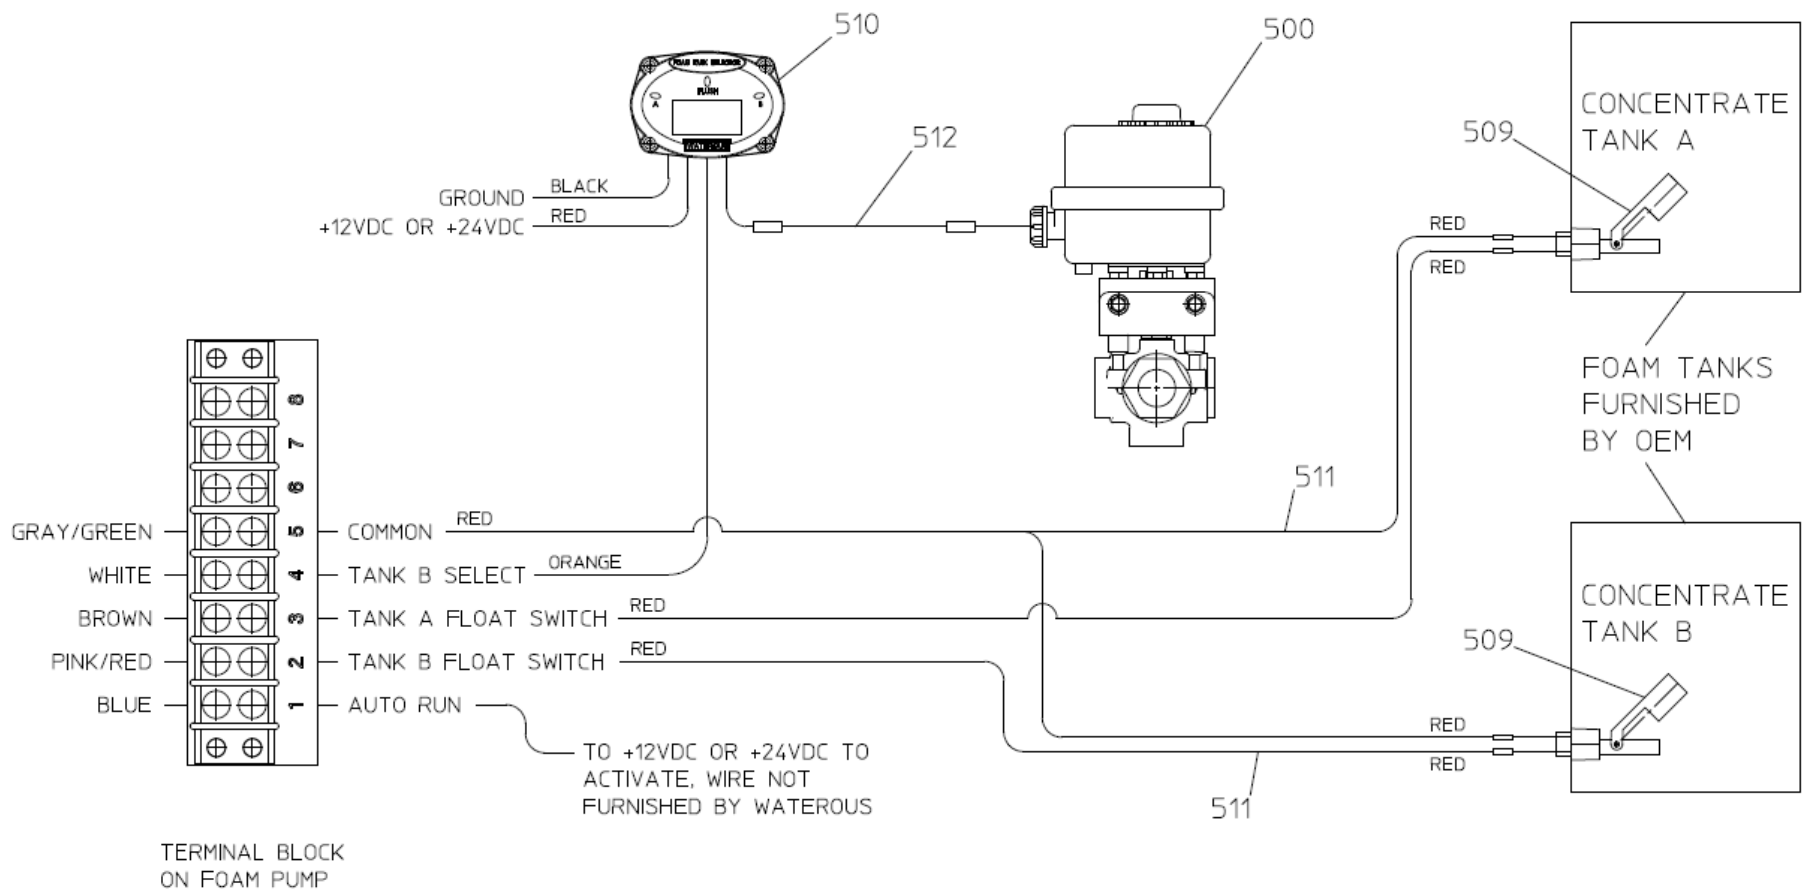

REF NO.	DESCRIPTION
523	Barb-Hose, 3/4 MNPT x 3/4 in.
525	Clamp-Hose, HS, 11/16 to 1-1/4 in.
526	Hose-Spring, Clear, 3/4 in., 8 Feet
527	Tubing-Air Brake, Black, 3/8 in., 4 Feet
528	Nipple-Hex, 1/2 MNPT
529	Adapter-Straight, 1/2 MNPT x 3/8 AB
530	Valve-Check, 1/2 FNPT
531	Strainer-Wye, 1/2 in. (Includes 532)
532	Screen-Strainer, Repairs
533	Nipple-Hex, 1/2 MNPT x 3/4 MNPT
534	B Size Bezel, Yellow

Hose and Fitting Kit, 1 in.

REF NO.	DESCRIPTION
505	Valve-Check, 3/4 FNPT
506	Strainer-Wye, 1 in. (Includes 507)
507	Screen-Strainer, 1 in., Repairs
513	Plug-Hex, 3/4 in.
514	Nipple-Hex, 3/4 in.
516	Nipple-Hex, 1 in. MNPT (Brass)
517	Valve-Ball, 1 in. FNPT, Rectangular Handle
518	Foam Tank Shut Off Label
519	Bushing-Reducing, 1 MNPT x 3/4 FNPT
520	Reducer, 3/4 FNPT x 1/2 MNPT
523	Barb-Hose, 3/4 MNPT x 1 in.

REF NO.	DESCRIPTION
524	Barb-Hose, 3/4 MNPT x 3/4 in.
525	Clamp-Hose, HS, 13/16 to 1-1/2 in.
526	Hose-Spring, Clear, 1 in., 8 Feet
527	Tubing-Air Brake, Black, 3/8 in., 4 Feet
528	Nipple-Hex, 1/2 MNPT
529	Adapter-Straight, 1/2 MNPT x 3/8 AB
530	Valve-Check, 1/2 FNPT
531	Strainer-Wye, 1/2 in. (Includes 532)
532	Screen-Strainer, Repairs
533	Nipple-Hex, 1/2 MNPT x 3/4 MNPT
534	B Size Bezel, Yellow

Schematic - Electrical

REF NO.	DESCRIPTION
500	Electric Valve Ass'y
509	Tank Level Switch, Side or Top/Bottom Mount (Optional)
510	Dual Tank Controller

REF NO.	DESCRIPTION
511	Tank Level Switch Wire Extension, 4 Meter
512	Controller Cable, 3 Meter