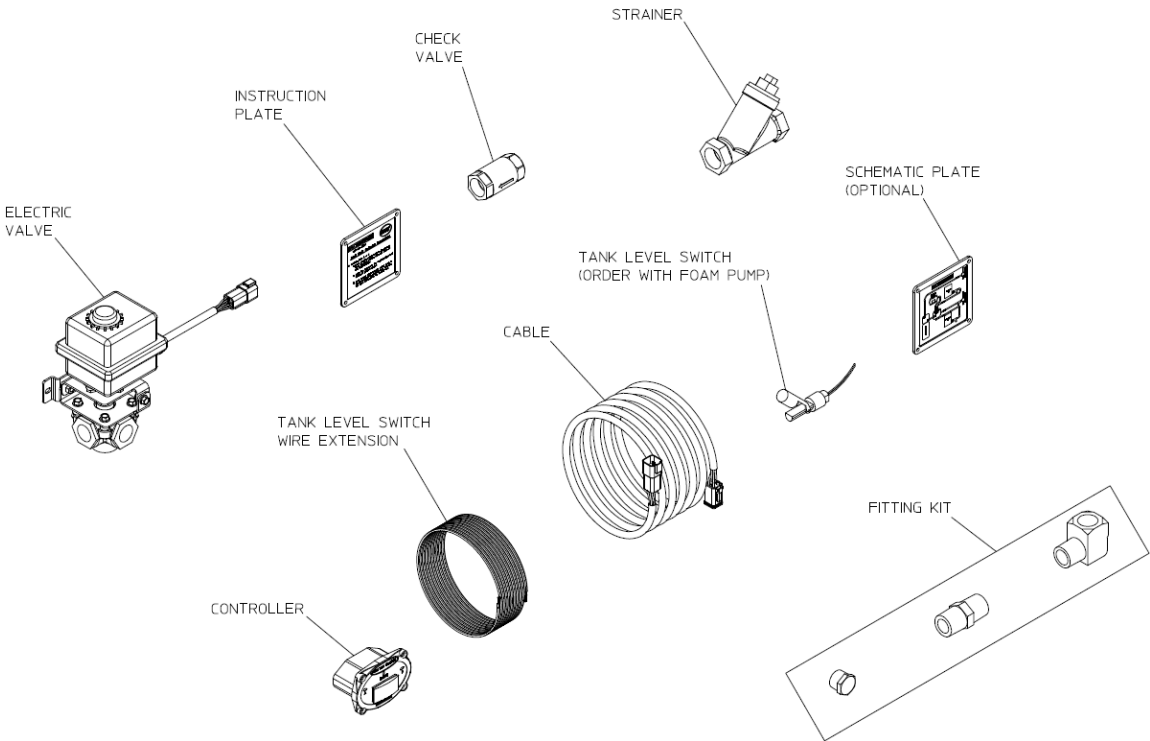

Dual Tank Selector Service Parts List

Index:

Component	See Pages
Valve and Controls	2, 3
Hose and Fitting Kit (Optional)	3/4 in.
	1 in.
Electrical Schematic	8, 9

Valve and Controls

REF NO.	DESCRIPTION
500	Electric Valve Ass'y (Includes 501 and 502)
501	Electric Valve, 5 Port
502	Valve Bracket
503	Instruction Plate
504	Schematic Plate
505	Check Valve, 3/4 FNPT
506	Wye Strainer, 1 in. (Includes 507 and 508)
507	Strainer Screen
508	Strainer Gasket

REF NO.	DESCRIPTION
509	Tank Level Switch, Side or Top/Bottom Mount (Optional)
510	Dual Tank Controller
511	Tank Level Switch Wire Extension, 4 Meter
512	Controller Cable, 3 Meter
513	Hex Plug, 3/4 in. (Brass)
514	Hex Nipple, 3/4 MNPT (Brass)
515	Street Elbow, 90 Deg., 3/4 NPT (Brass)

VALVE AND CONTROLS

Hose and Fitting Kit, 3/4 in.

REF NO.	DESCRIPTION
505	Valve-Check, 3/4 FNPT
506	Strainer-Wye, 3/4 in. (Includes 507)
507	Screen-Strainer, 3/4 in., Repairs
513	Plug-Hex, 3/4 in.
514	Nipple-Hex, 3/4 in.
517	Valve-Ball, 3/4 FNPT, Rectangular Handle
518	Foam Tank Shut Off Label
519	Bushing-Reducing, 1 MNPT x 3/4 FNPT
521	Adapter-Straight, 12 MJIC x 1/2 MNPT
522	Barb-Hose, 12 FJIC x 3/4 in.

Schematic - Electrical

REF NO.	DESCRIPTION
500	Electric Valve Ass'y
509	Tank Level Switch, Side or Top/Bottom Mount (Optional)
510	Dual Tank Controller

REF NO.	DESCRIPTION
511	Tank Level Switch Wire Extension, 4 Meter
512	Controller Cable, 3 Meter