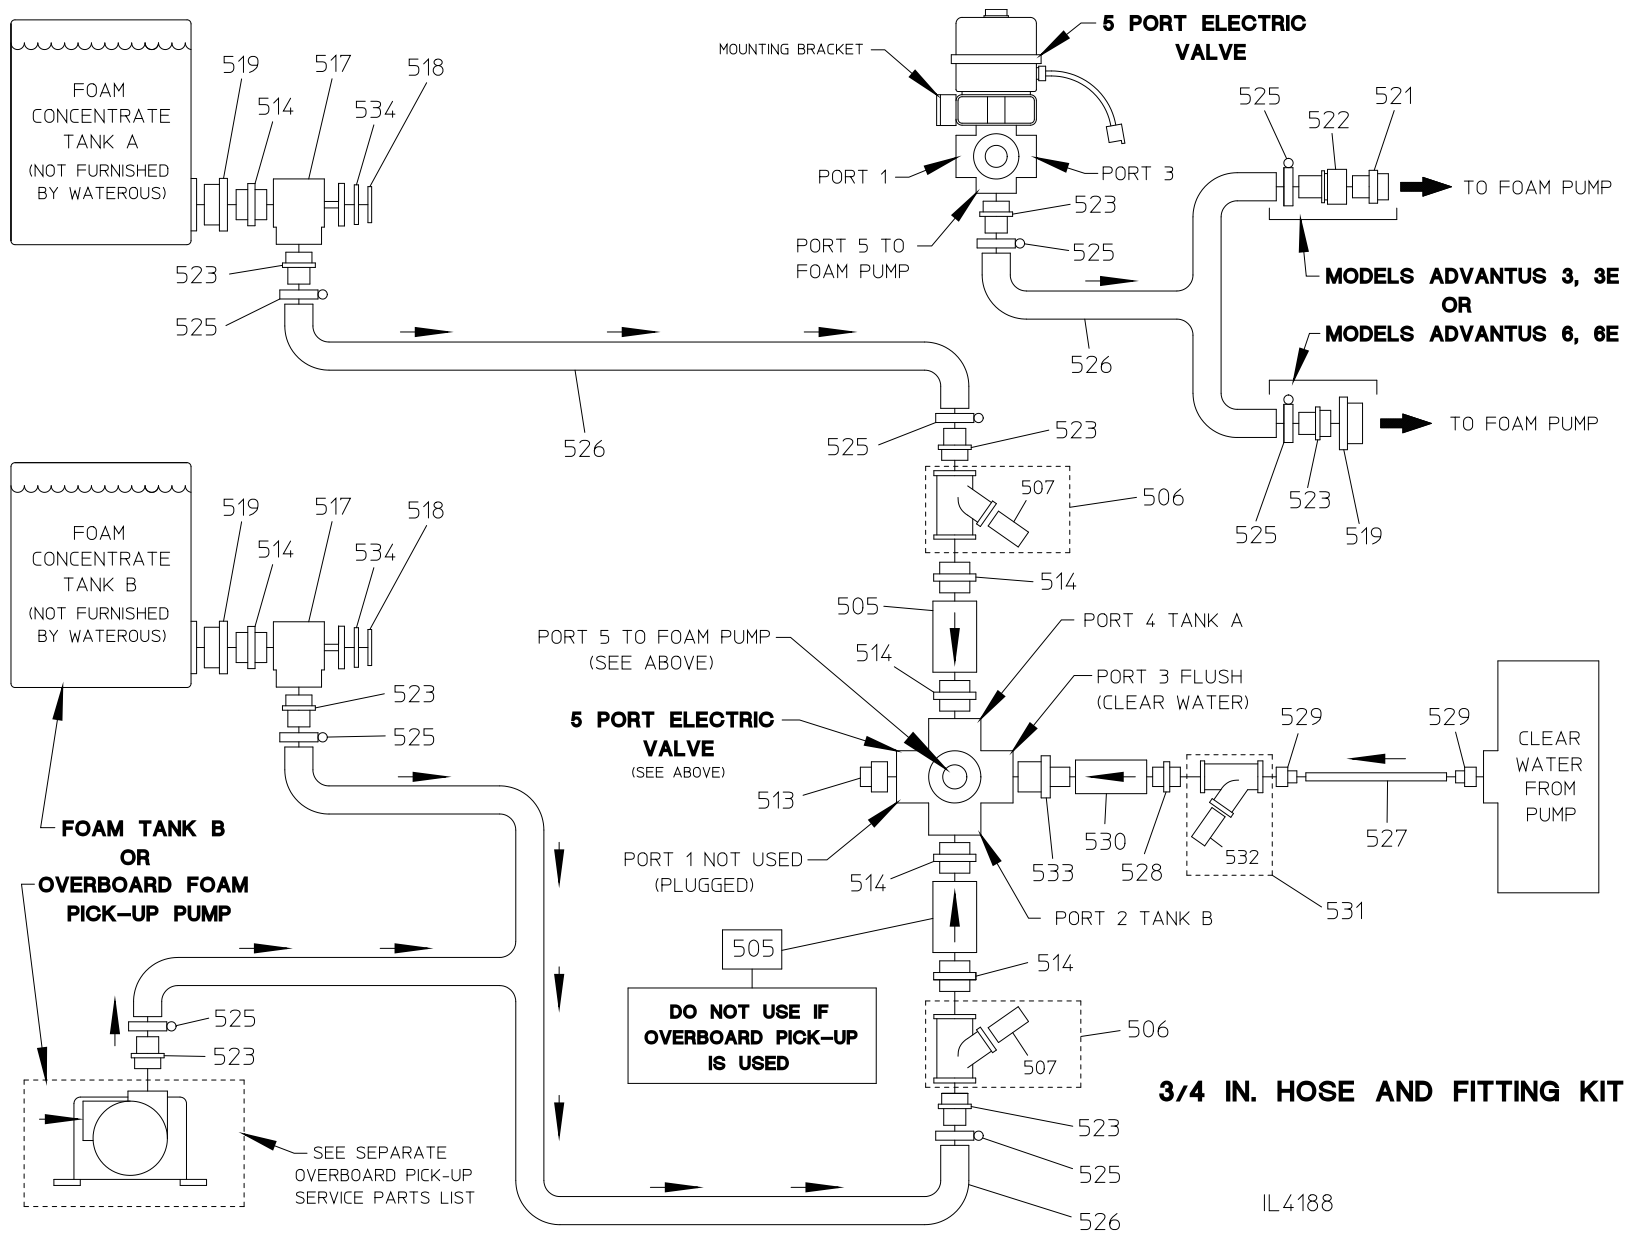

Dual Tank Selector Service Parts List

Index:

Component	See Pages
Valve and Controls	2, 3
Hose and Fitting Kit (Optional)	3/4 in.
	1 in.
Electrical Schematic	8, 9

Valve and Controls

REF NO.	DESCRIPTION
500	Electric Valve Ass'y (Includes 501 and 502)
501	Electric Valve, 5 Port
502	Valve Bracket
503	Instruction Plate
504	Schematic Plate
505	Check Valve, 3/4 FNPT
506	Wye Strainer, 1 in. (Includes 507 and 508)
507	Strainer Screen
508	Strainer Gasket

REF NO.	DESCRIPTION
509	Tank Level Switch, Side or Top/Bottom Mount (Optional)
510	Dual Tank Controller
511	Tank Level Switch Wire Extension, 4 Meter
512	Controller Cable, 3 Meter
513	Hex Plug, 3/4 in. (Brass)
514	Hex Nipple, 3/4 MNPT (Brass)
515	Street Elbow, 90 Deg., 3/4 NPT (Brass)

VALVE AND CONTROLS

Hose and Fitting Kit, 3/4 in.

REF NO.	DESCRIPTION
505	Valve-Check, 3/4 FNPT
506	Strainer-Wye, 3/4 in. (Includes 507)
507	Screen-Strainer, 3/4 in., Repairs
513	Plug-Hex, 3/4 in.
514	Nipple-Hex, 3/4 in.
517	Valve-Ball, 3/4 FNPT, Rectangular Handle
518	Foam Tank Shut Off Label
519	Bushing-Reducing, 1 MNPT x 3/4 FNPT
521	Adapter-Straight, 12 MJIC x 1/2 MNPT
522	Barb-Hose, 12 FJIC x 3/4 in.

REF NO.	DESCRIPTION
523	Barb-Hose, 3/4 MNPT x 3/4 in.
525	Clamp-Hose, HS, 11/16 to 1-1/4 in.
526	Hose-Spring, Clear, 3/4 in., 8 Feet
527	Tubing-Air Brake, Black, 3/8 in., 4 Feet
528	Nipple-Hex, 1/2 MNPT
529	Adapter-Straight, 1/2 MNPT x 3/8 AB
530	Valve-Check, 1/2 FNPT
531	Strainer-Wye, 1/2 in. (Includes 532)
532	Screen-Strainer, Repairs
533	Nipple-Hex, 1/2 MNPT x 3/4 MNPT
534	B Size Bezel, Yellow