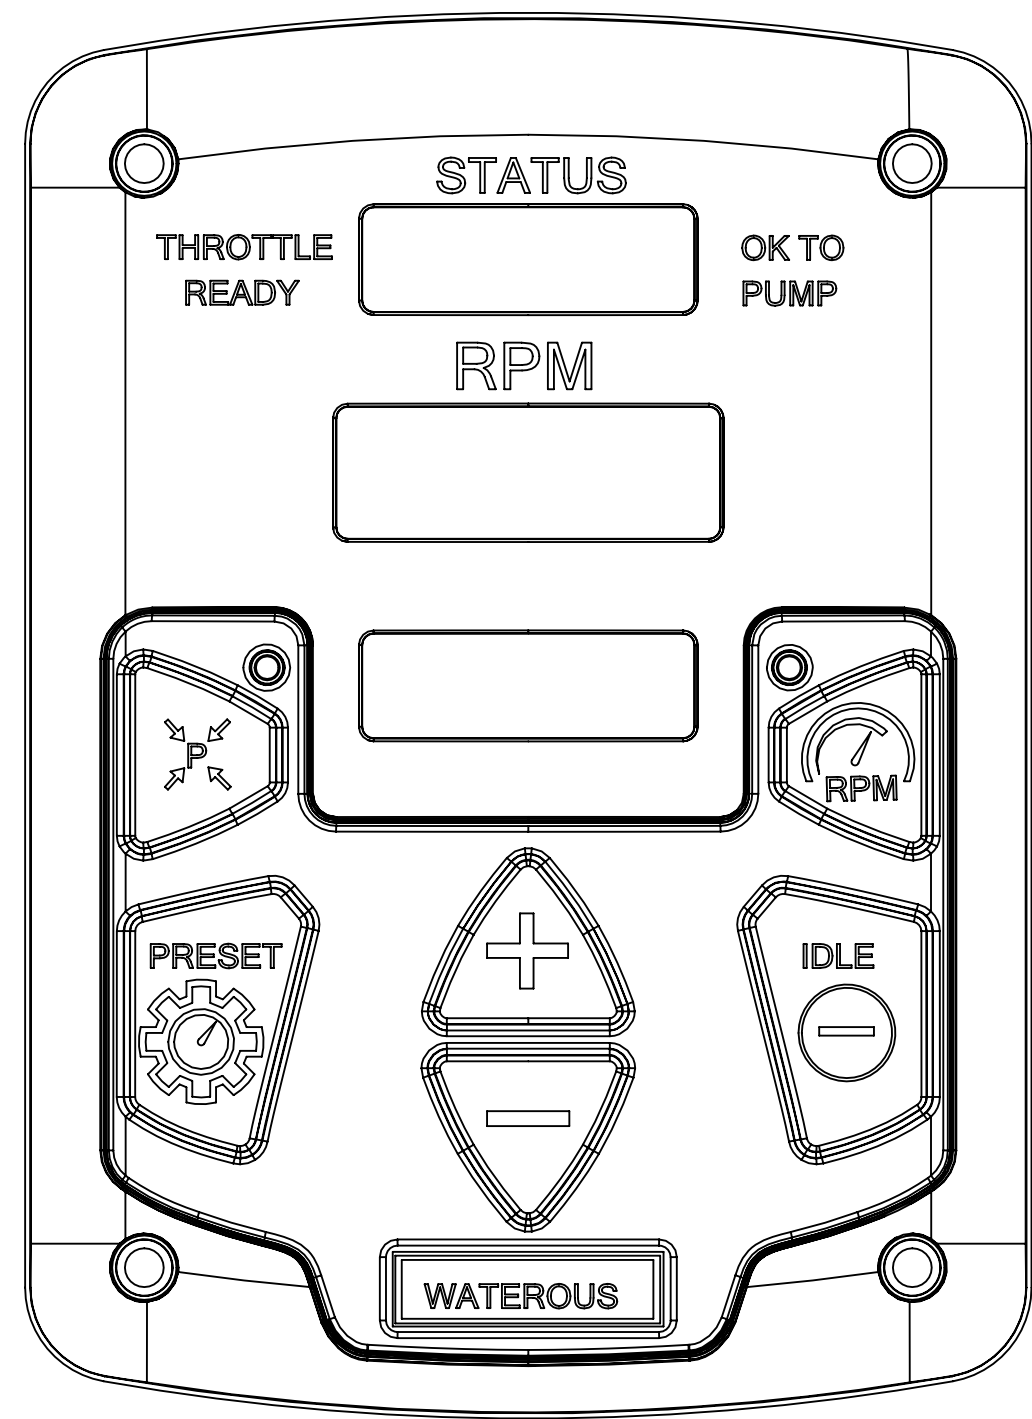

Waterous Pressure Governor Service Parts List

Components	See Page
Control Panel, Cables and Sensors	2

Ref No.	Description
1	Panel-Control, Pressure Governor
2	Cable-Pressure Governor, Power and CAN
3	Cable-Pressure Governor, Sensor and Interlock
4	Sensor-Pressure, 0 - 600 psi
5	Sensor-Pressure, -30 to +300 psi

Control Panel with Push Buttons

Control Panel with Rotary Knob

Control Panel, Cables and Sensors