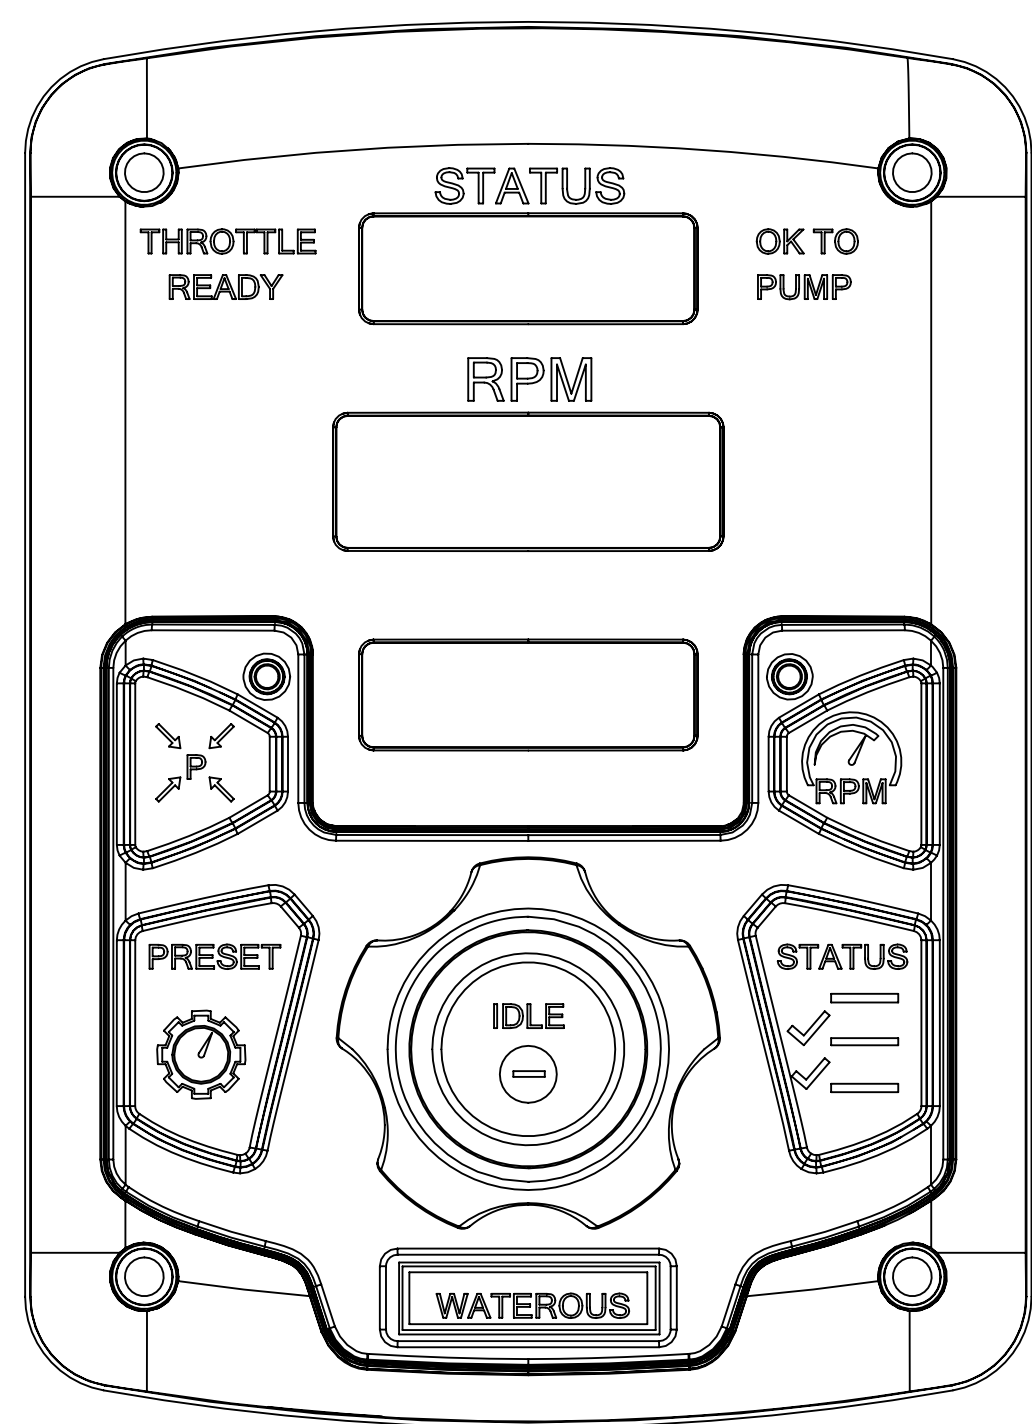

Waterous Pressure Governor Service Parts List

Components	See Page
Control Panel, Cables and Sensors	2

Ref No.	Description
1	Panel-Control, Pressure Governor
2	Cable-Pressure Governor, Power and CAN
3	Cable-Pressure Governor, Sensor and Interlock
4	Sensor-Pressure, 0 - 600 psi
5	Sensor-Pressure, -30 to +300 psi

Control Panel with Push Buttons

Control Panel with Rotary Knob

Control Panel, Cables and Sensors