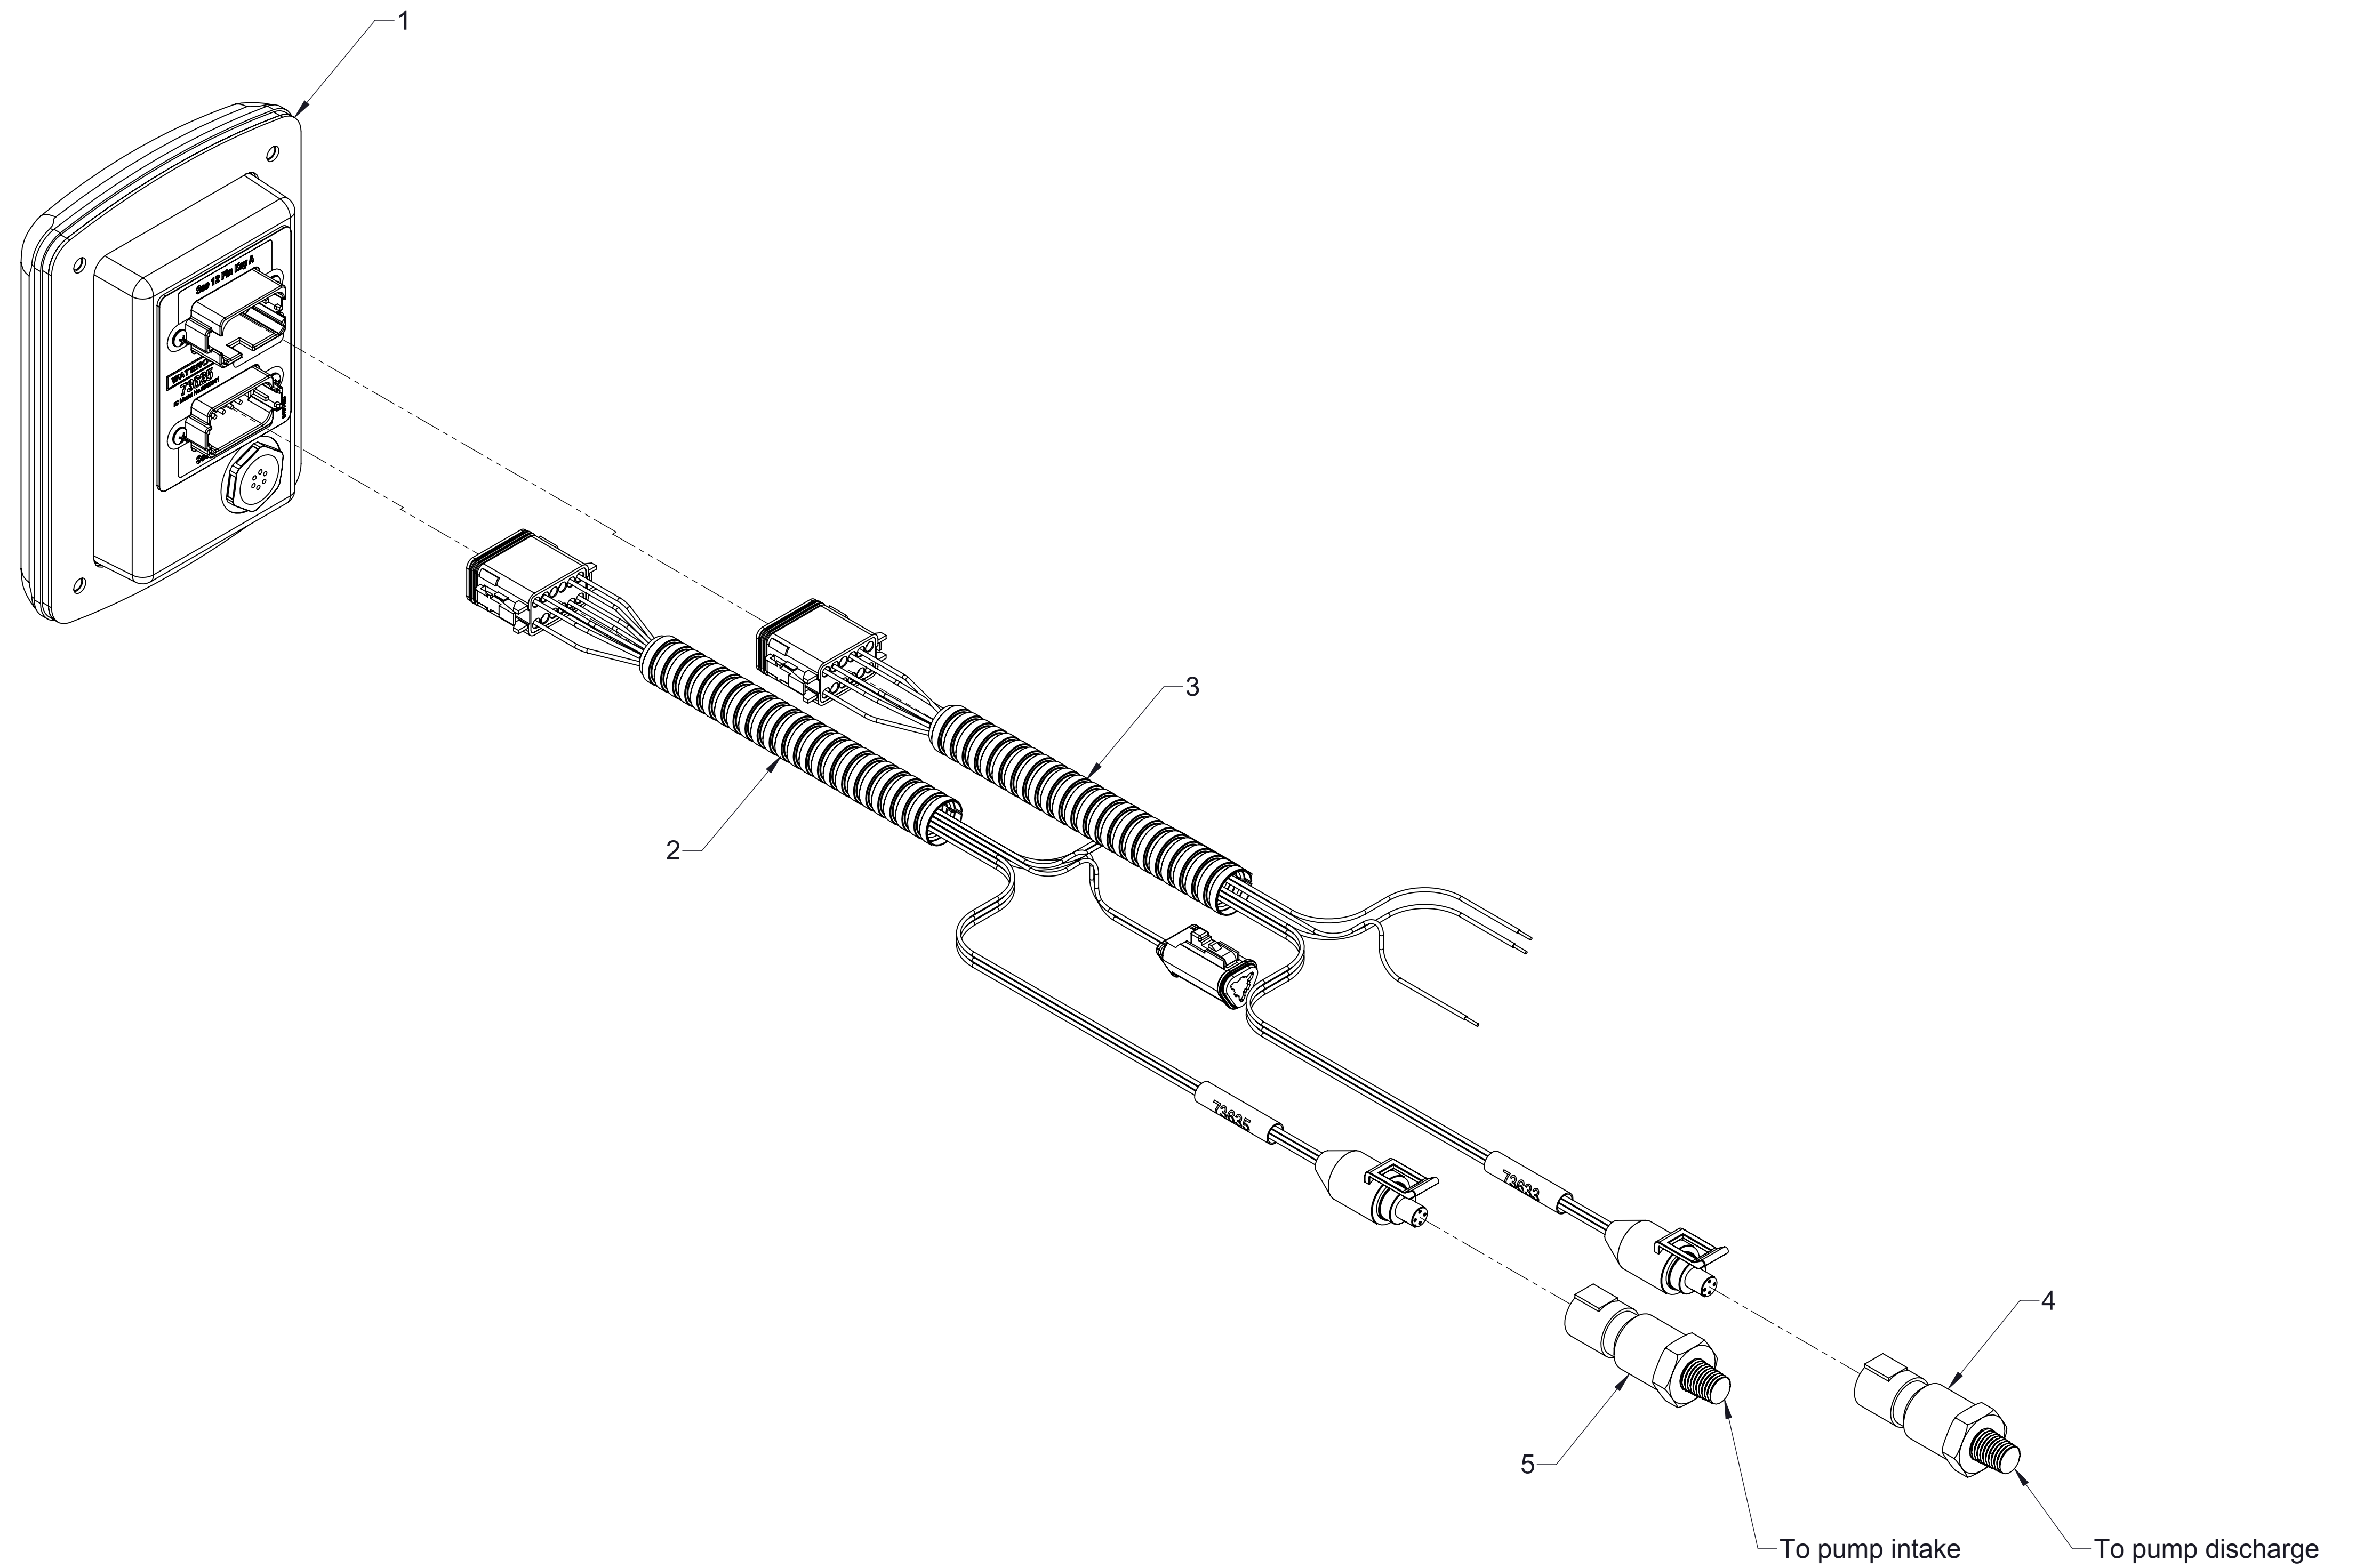

Waterous Pressure Governor Service Parts List

Components	See Page
Control Panel, Cables and Sensors	2

Ref No.	Description
1	Panel-Control, Pressure Governor
2	Cable-Pressure Governor, Power and CAN
3	Cable-Pressure Governor, Sensor and Interlock
4	Sensor-Pressure, 0 - 600 psi
5	Sensor-Pressure, -30 to +300 psi

Control Panel with Push Buttons

Control Panel with Rotary Knob

Control Panel, Cables and Sensors