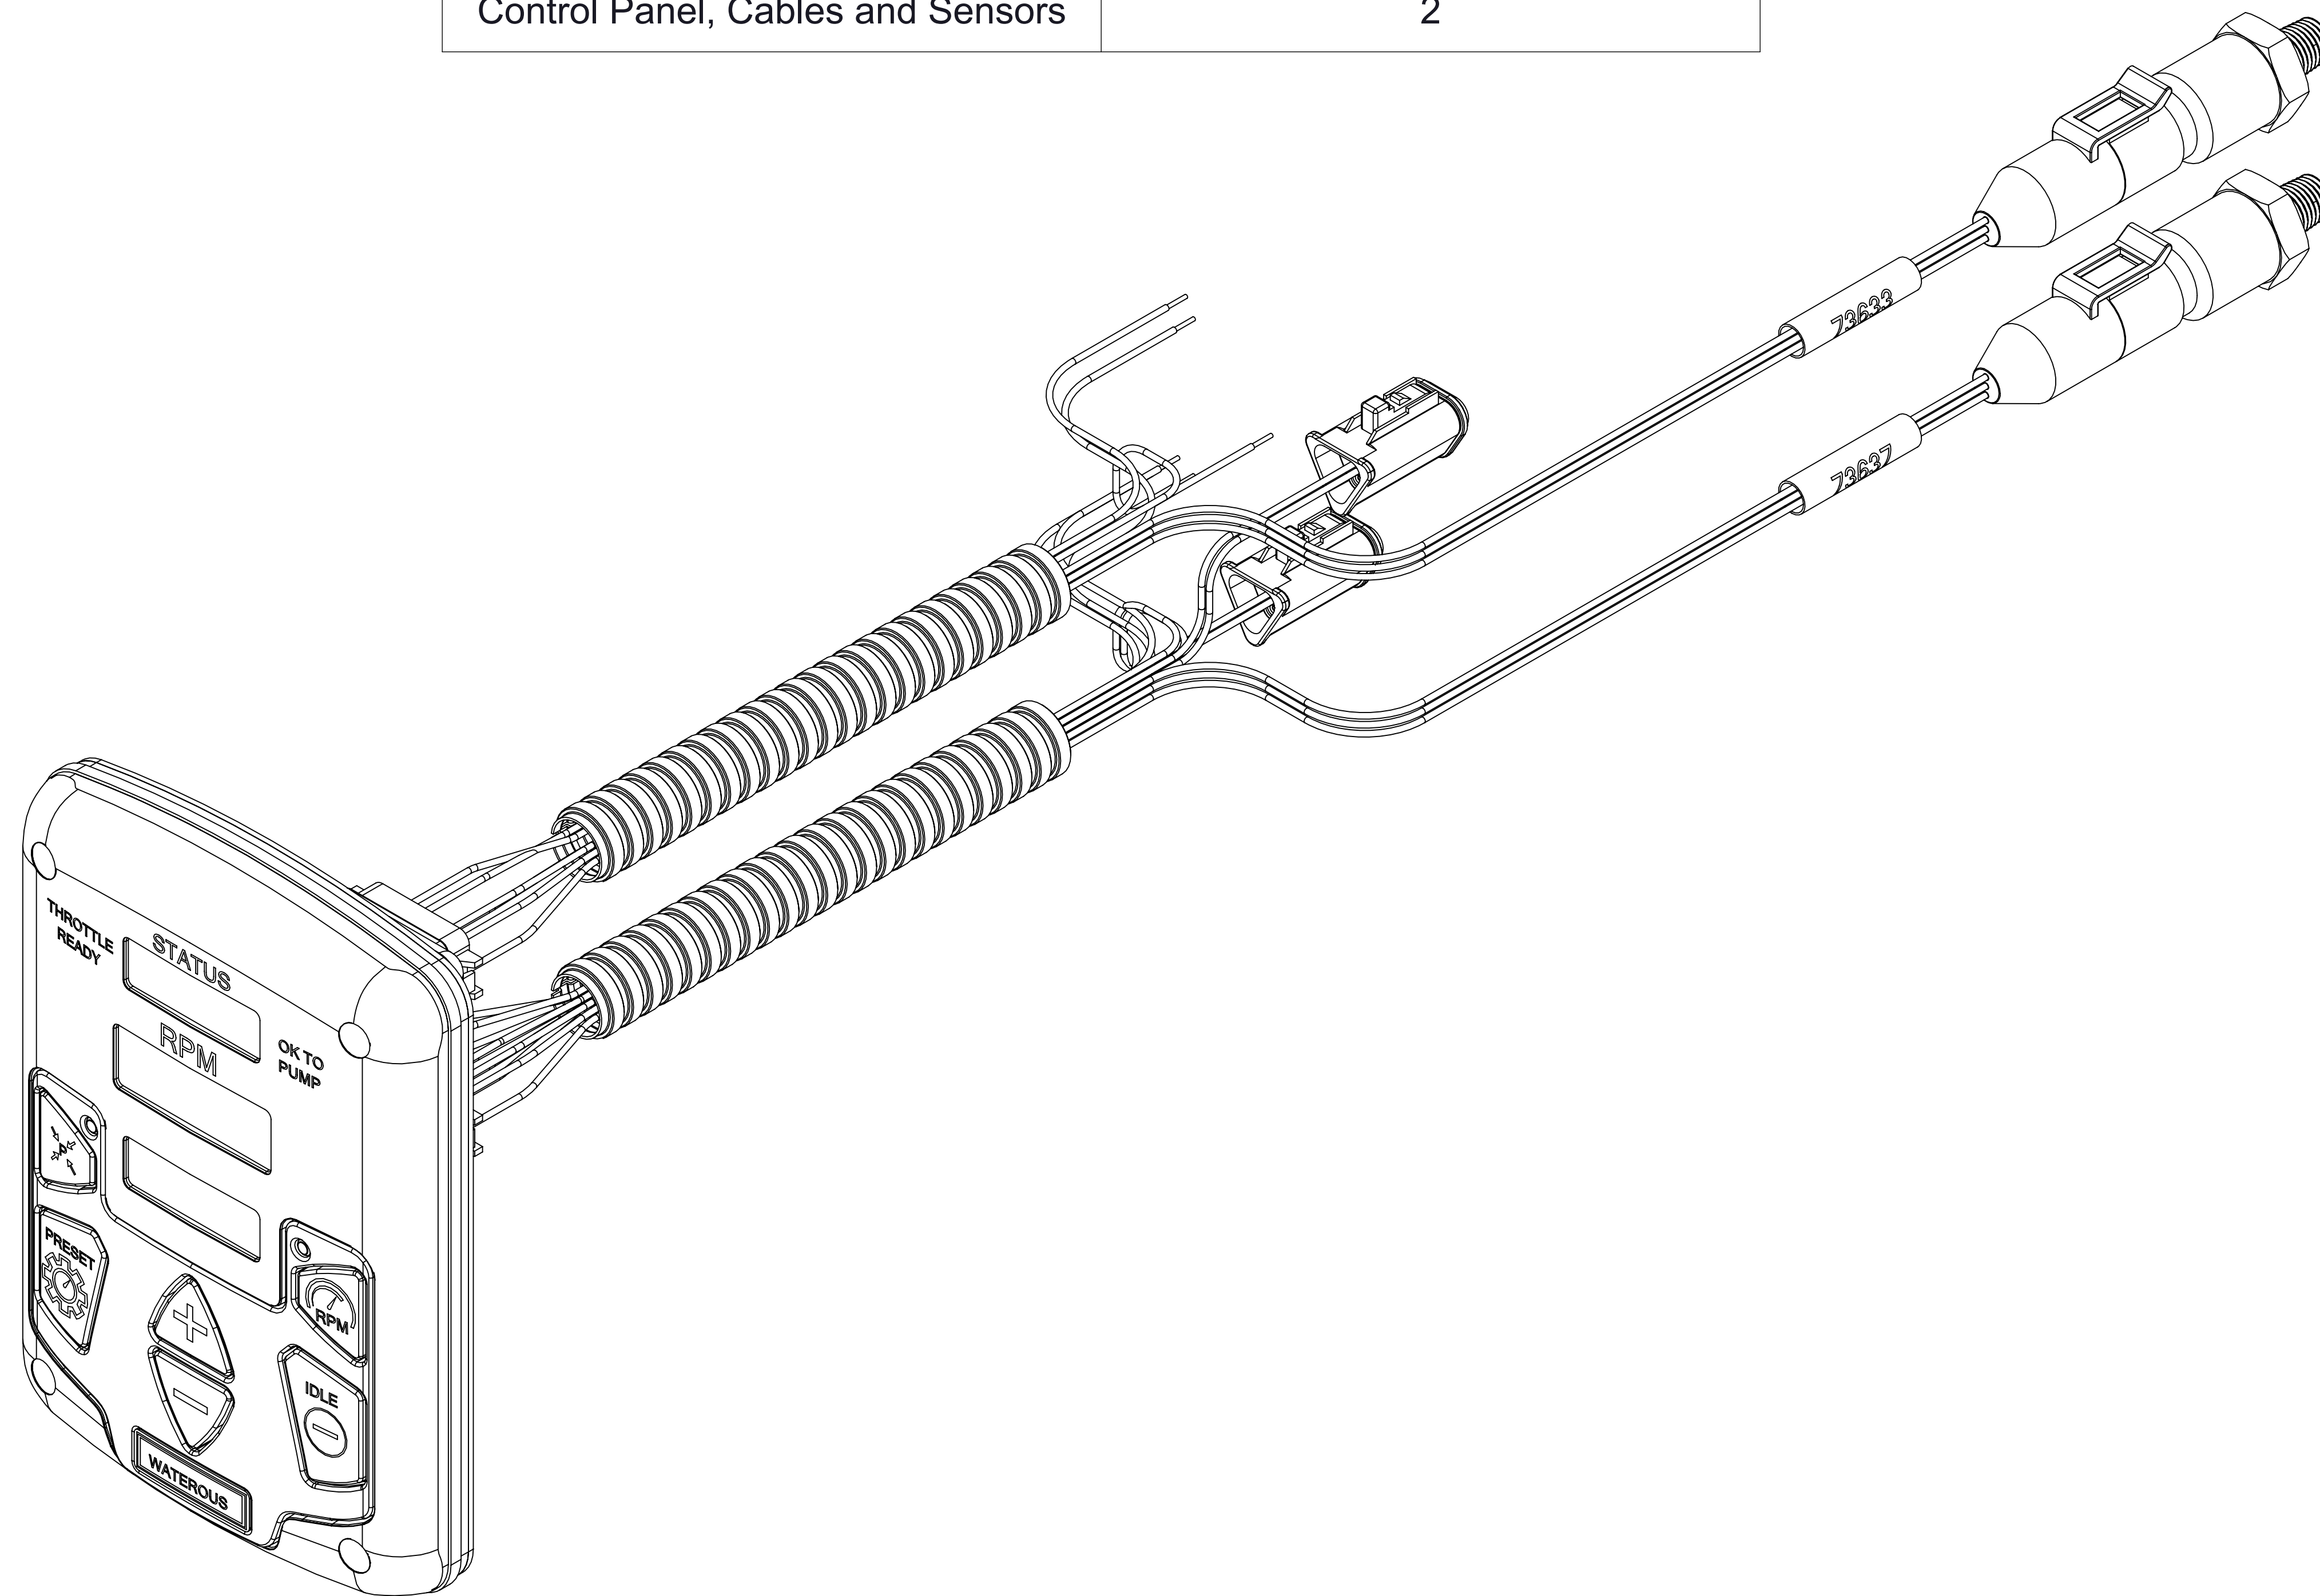

Waterous Pressure Governor Service Parts List

Components	See Page
Control Panel, Cables and Sensors	2

Ref No.	Description
1	Panel-Control, Pressure Governor
2	Cable-Pressure Governor, Power and CAN
3	Cable-Pressure Governor, Sensor and Interlock
4	Sensor-Pressure, 0 - 600 psi
5	Sensor-Pressure, -30 to +300 psi

Control Panel with Push Buttons

Control Panel with Rotary Knob

Control Panel, Cables and Sensors