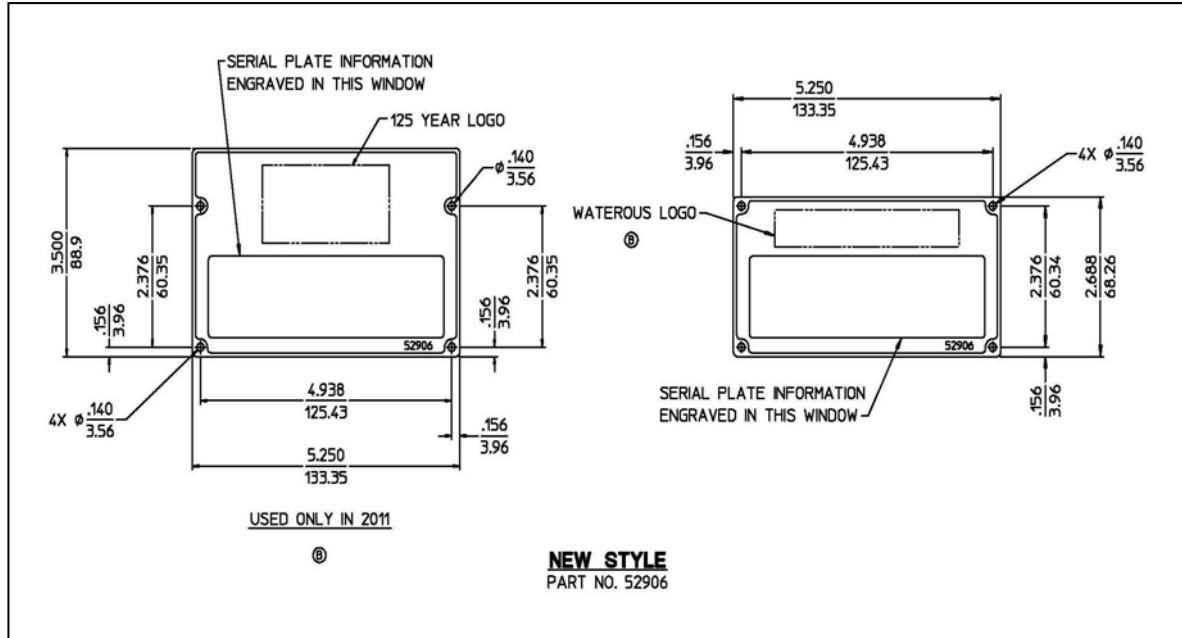

<h1 style="margin: 0;">TECHNICAL BULLETIN</h1> <h2 style="margin: 0;">No. 0110</h2>	<h1 style="margin: 0;">Operator's Panel Plate</h1>
---	--

Effective on orders scheduled to ship January 3, 2011, Series Number Panel Plate will increase in overall height to accommodate the new Waterous anniversary logo. Note that this panel plate will be used from January 1, 2011 to December 31, 2011 only.

- Plate Dimensions:** The height of the panel plate has increased by .812 inches to accommodate the new Waterous 125th anniversary logo. All other dimensions of the panel plate remain the same including the attachment points (see figure below).