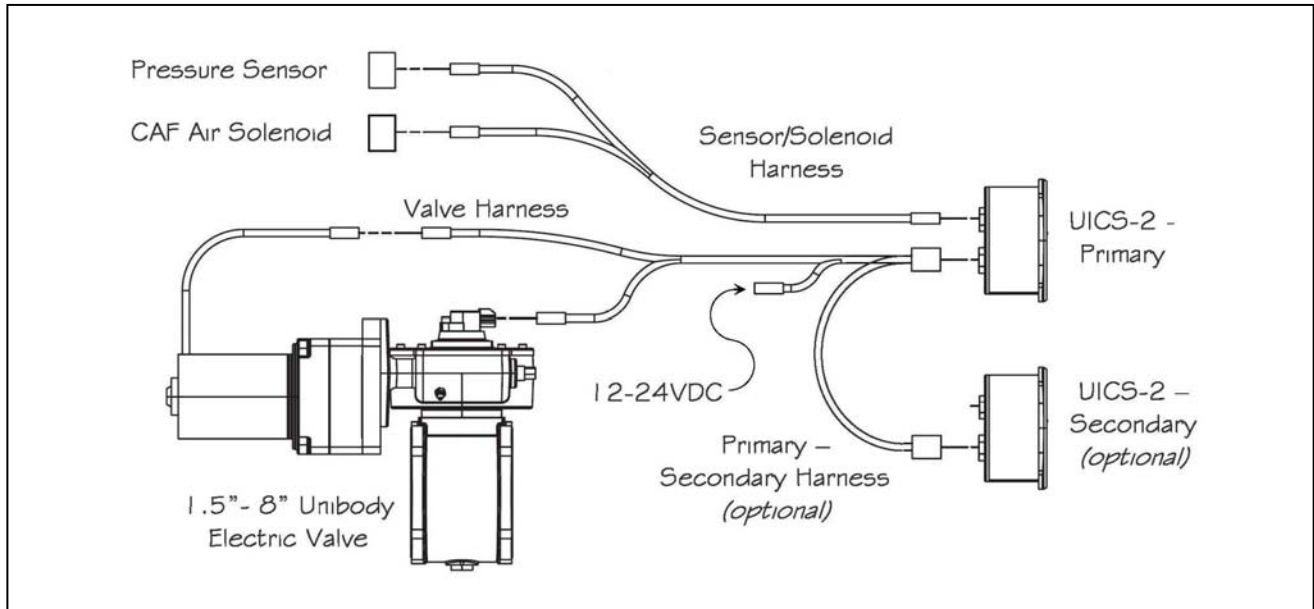

SPECIFICATIONS – ACCESSORIES: INTELLIGENT CAF SELECTOR (ICS)

ICS Wiring Diagram

NOTE: Information on this specification sheet was derived from Elkhart Brass Manufacturing information on the ICS. Elkhart Brass Manufacturing Company, Inc., 1302 W. Beardsley Avenue, Elkhart, Indiana, 46415 www.elkhartbrass.com.