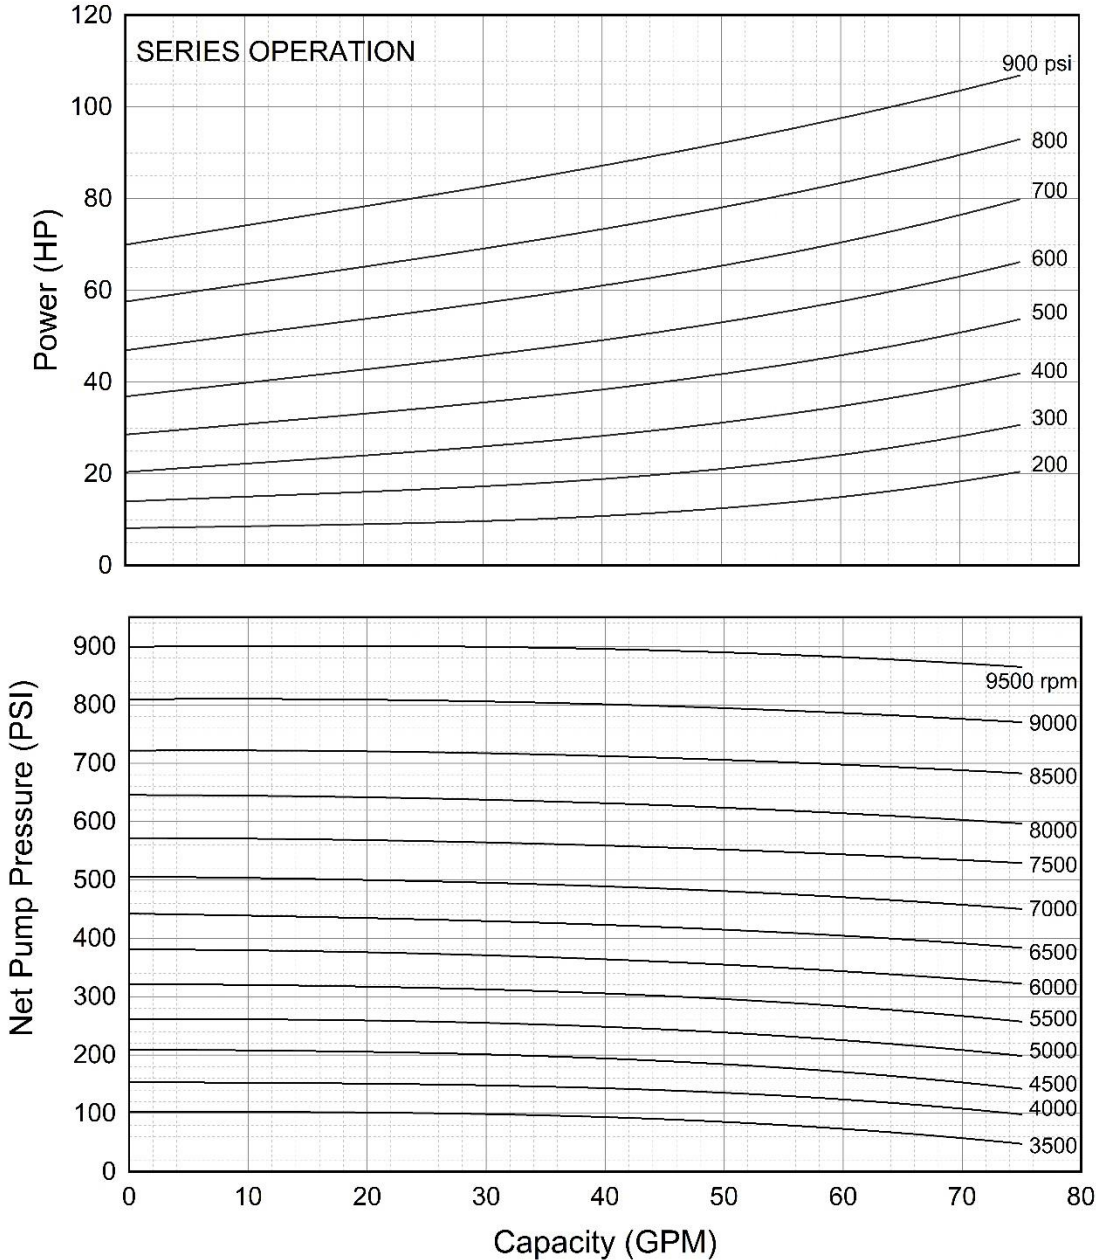

Model: CP3-150 Series Operation

Impeller: 72244-1 & 72245-1

Max. pressure: 900 psi

Max. speed: 9500 rpm

Model: CP3-150 Parallel Operation

Impeller: 72244-1 & 72245-1

Max. pressure: 250 psi

Max. speed: 7600 rpm