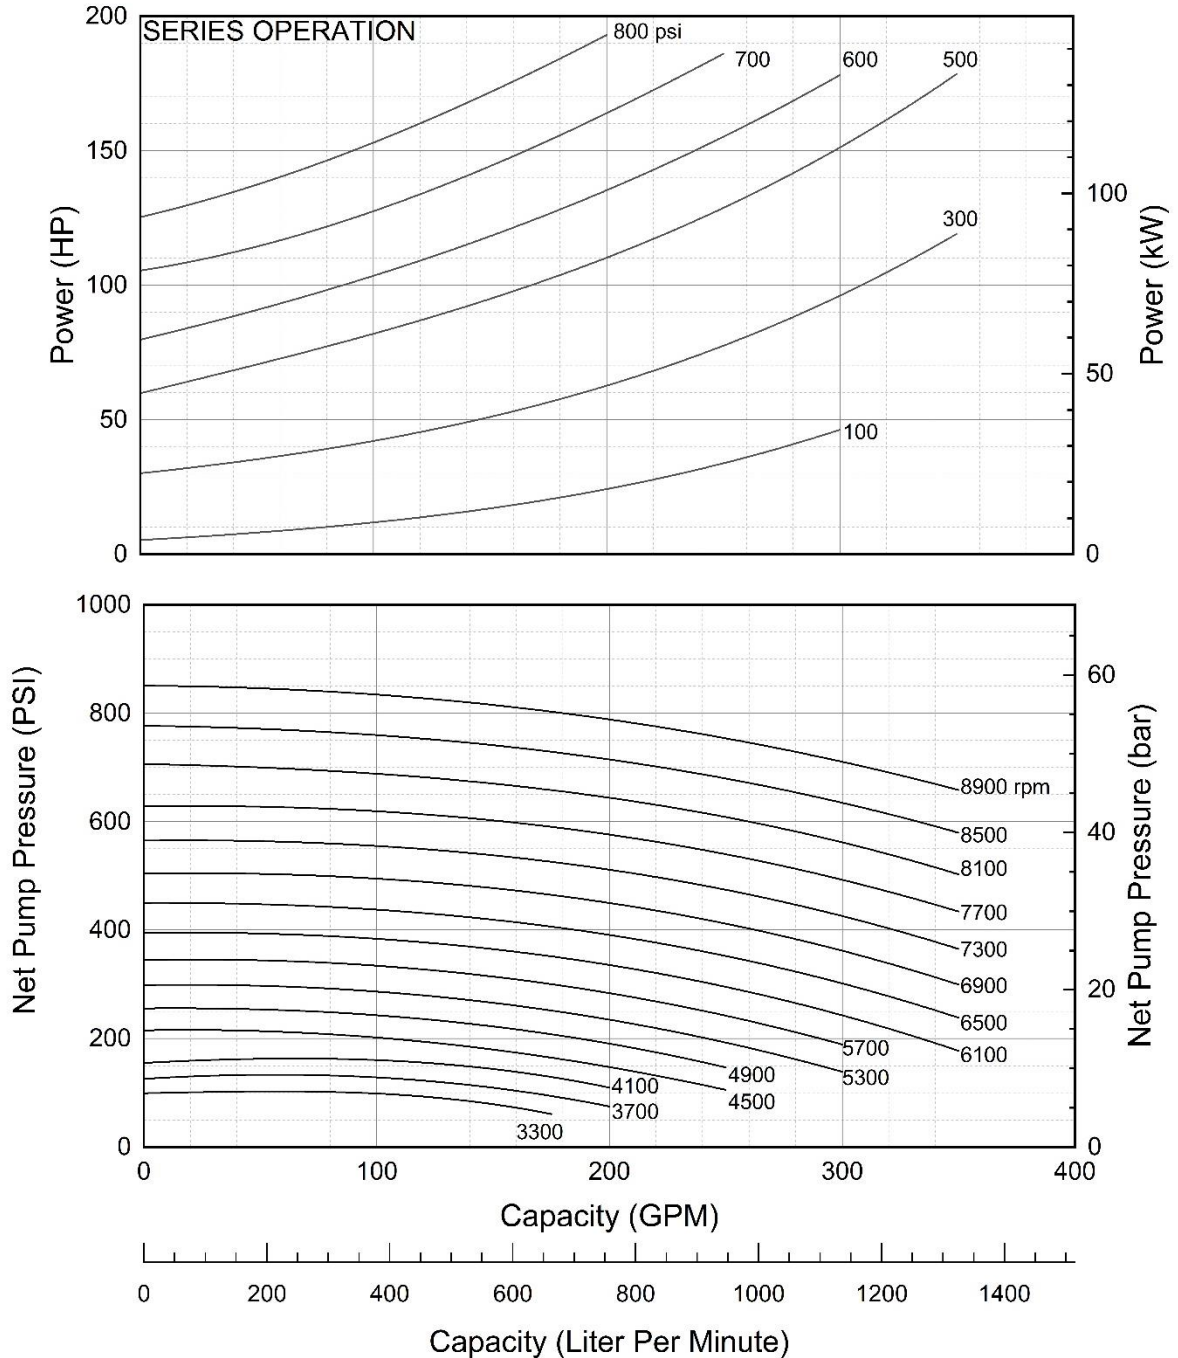

Model: CP3-500 Series Operation

Impeller: 70966-1 & 70967-1

Max. pressure: 800 psi

Max. speed: 8900 rpm

Model: CP3-500 Parallel Operation

Impeller: 70966-1 & 70967-1

Max. pressure: 250 psi

Max. speed: 7200 rpm