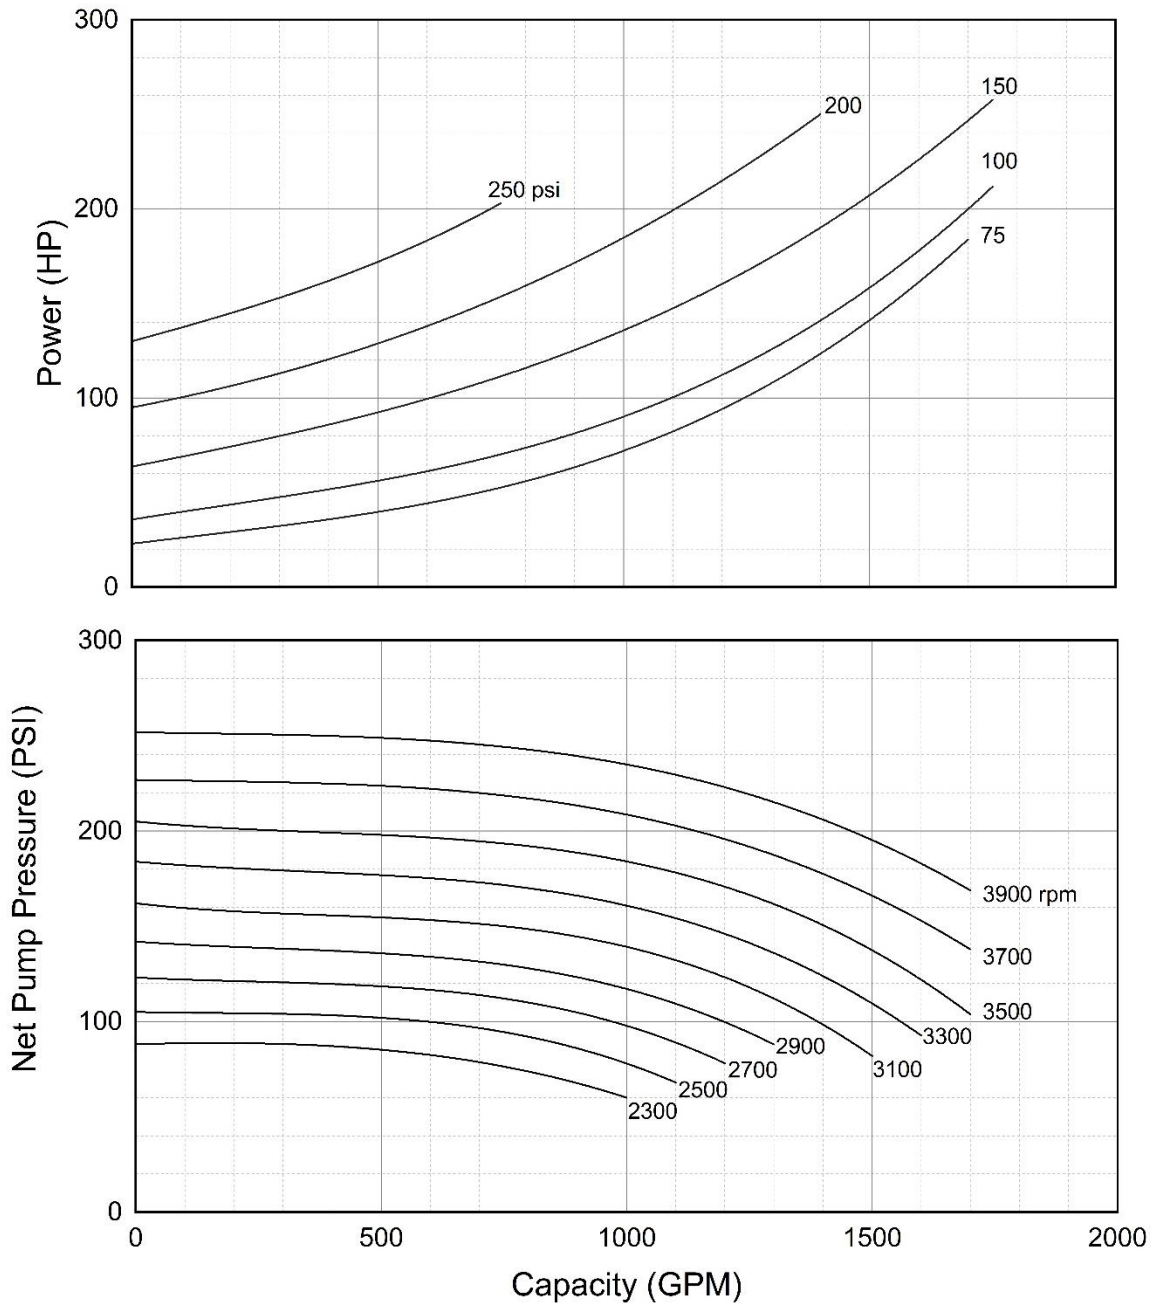

Model: HLU Low Pressure

Impeller: 73182 & 83152

Max. pressure: 250 psi

Max. speed: 3900 rpm

Model: HLU High Pressure Impeller: 82577

Max. pressure: 740 psi

Max. speed: 3400 rpm